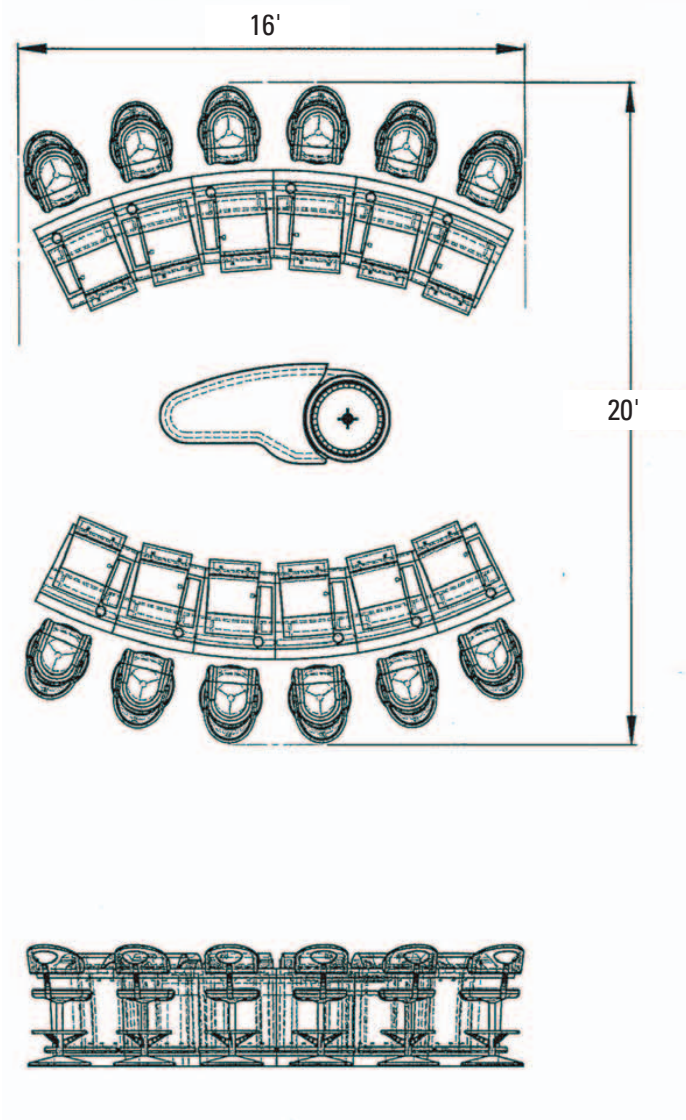

Maximize Your Roulette Play

Rapid Roulette combines live dealer interaction with all the benefits of electronically recording the players' betting process. Featuring individual touch-screen player stations, players place their wagers on a computer-generated roulette table layout and all wagers are instantaneously resolved once the dealer confirms the winning number on a centralized control monitor.

Operator Benefits

- ♦ Appeals to a broad player demographic
- ♦ Eliminates chip fraud and minimizes player disputes
- ♦ Provides accurate player rating data including turnover and spin rates
- ♦ Allows lower game limits without additional costs
- ♦ Increased game frequency: 50-60 games per hour
- ♦ Includes a comprehensive range of reports
- ♦ Configurable to individual casino requirements
- ♦ Simple for staff to learn and operate
- ♦ Robust security and surveillance features

Player Benefits

- ♦ Added game comfort, safety, privacy and security
- ♦ Individual player terminals with touch-screen functionality are easy to use
- ♦ Combines camaraderie of live roulette play with speed and accuracy of electronic play
- ♦ Less daunting for inexperienced players

PATENTS

Patents pending.
Rapid Roulette is a registered trademark and copyright of StarGames. All rights reserved.

© 2005 Shuffle Master, Inc. All rights reserved.

Shuffle Master, Inc.
1106 Palms Airport Drive
Las Vegas, NV 89119
United States of America
1 702 897 7150
shufflemaster.com

CARD, A Shuffle Master Intl. Co.
Wipplingerstrasse 25
1010 Vienna
Austria
+43 1 25 35 500 100

CARD Australasia
Rua De Pequim, No. 224-246
Macau Finance Centre 10L
Macau
+853 700 381

Shuffle Master Australia
Suite 13, 5 Michigan Drive
Oxenford Qld. 4210
Australia
+61 07 5561 8800

CARD New Zealand
P.O. Box 33721, Takapuna
Auckland
New Zealand
+64 9476 4166