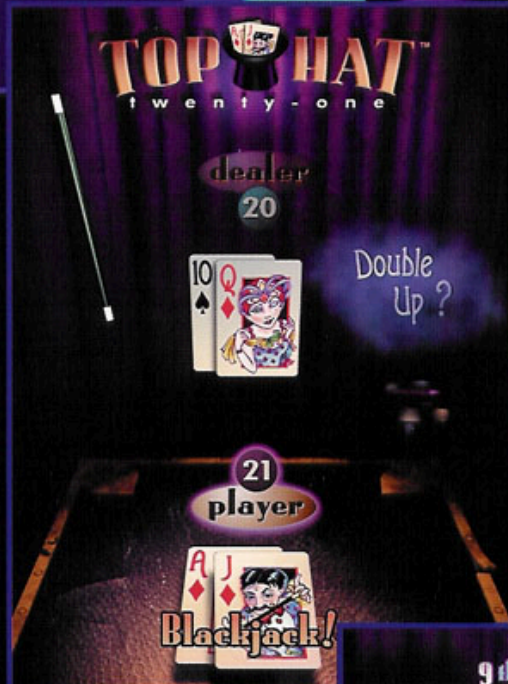

TOP HAT™

twenty - one

Key Features

- Strong high denomination (\$1 and up) performer
- Elegant Video Blackjack game
- Expected Hold of 4% to 5%
- Incremental Revenue

With casino floors seemingly being filled to capacity with low-denom products, it's good to know that strong performance is still possible with dollar machines. Top Hat 21™ was among the most popular of the original Odyssey games, and now as a dedicated machine is proving to be a brilliant solution to the operator plight of "too many nickels!"

Players love the way Top Hat plays, and will sit on machines for hours. Coin-in is surprisingly good -- expect between \$3 to \$4 per proposition, with high initial buy-in.

Diversify your floor with Top Hat 21™ and watch with satisfaction as you drive great win/day numbers on a machine that provides significant labor savings, bolsters your dollar and five dollar denomination averages, and produces incremental revenue by adding in non-traditional slot players to your customer base.