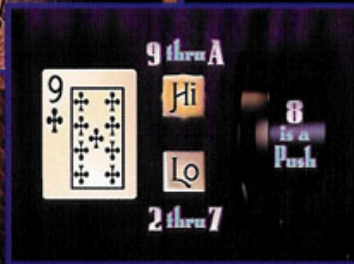

TOP HAT™

twenty - one

Key Features

- Strong high denomination (\$1 and up) performer
- Elegant Video Blackjack game
- Expected Hold of 4% to 5%
- Incremental Revenue

With casino floors seemingly being filled to capacity with low-denom products, it's good to know that strong performance is still possible with dollar machines. Top Hat 21™ was among the most popular of the original Odyssey games, and now as a dedicated machine is proving to be a brilliant solution to the operator plight of "too many nickels!"

Players love the way Top Hat plays, and will sit on machines for hours. Coin-in is surprisingly good -- expect between \$3 to \$4 per proposition, with high initial buy-in.

Diversify your floor with Top Hat 21™ and watch with satisfaction as you drive great win/day numbers on a machine that provides significant labor savings, bolsters your dollar and five dollar denomination averages, and produces incremental revenue by adding in non-traditional slot players to your customer base.