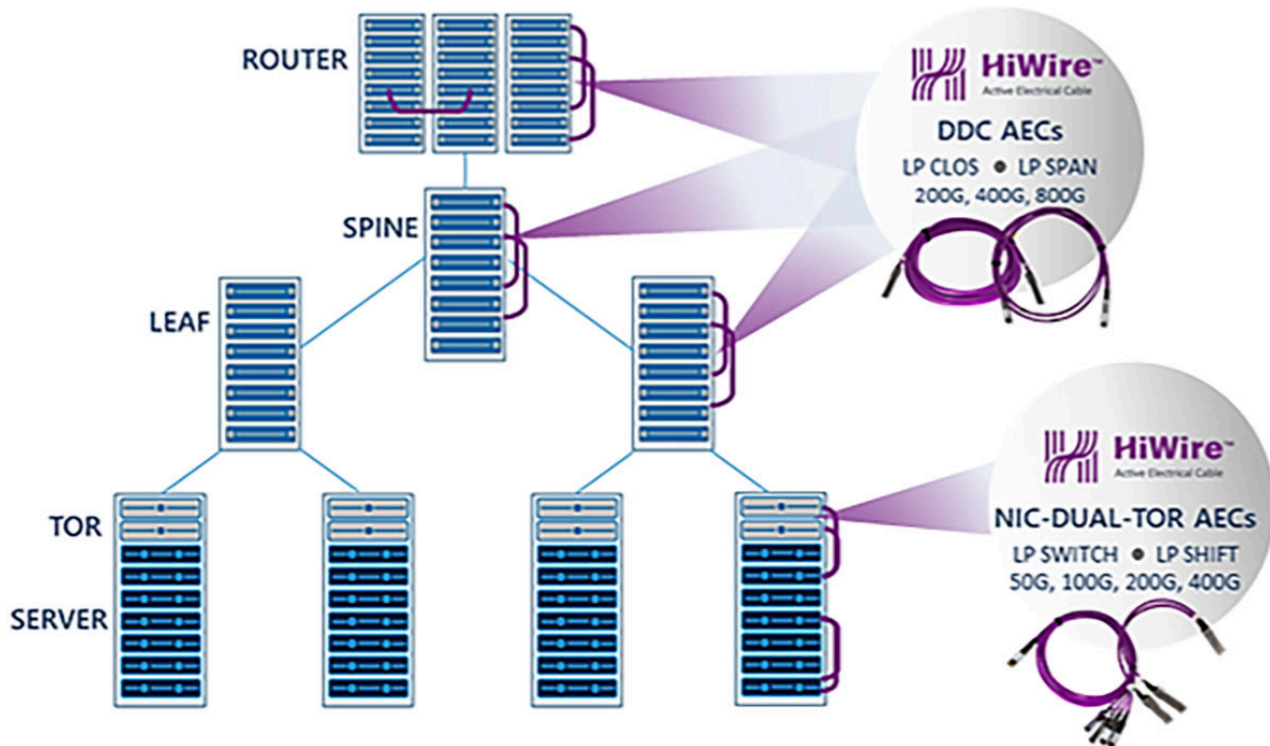

AEC APPLICATIONS

[ABOUT AECS](#)[APPLICATIONS](#)[HIWIRE CONSORTIUM](#)

The demand for cloud computing, instant data streaming, and emerging applications including 5G, AI, and machine learning have pushed Hyperscale, enterprise and edge data centers to accelerate the deployment of 400G and 800G networks. However, traditional architectures, component availability, costs, and device limits on power and performance have presented significant hurdles to moving forward.

connectivity suppliers have joined the HiWire Consortium to accelerate the standardization and deployment of AECs.

The applications for AECs in the data center fall under two broad categories: The Servers-TOR Racks and the Leaf-Spine-Router Racks.

DDCs replace proprietary, high-cost chassis using back panel interconnect with standards-based white box hardware, open-source or 3rd party software and front panel interconnect. AECs take up to 75% less volume than DACs and up to 50% less power than AOCs enabling unprecedented DDC densities.

[100Tb Tomahawk4 DDC](#)

[800G AEC Switch Rack vs. DAC, pt. 1](#)

[800G AEC Switch Rack vs. DAC, pt. 2](#)

[AEC HPC vs. Tray Routing](#)

Of all data center cabling infrastructure, Server (NIC) to Top-of-Rack (TOR) switch links are undergoing the most innovations. AECs enable extended lengths for shared TORs, gearboxing for NRZ-PAM4 links, and advanced functions enabling network-managed redundancy and security.