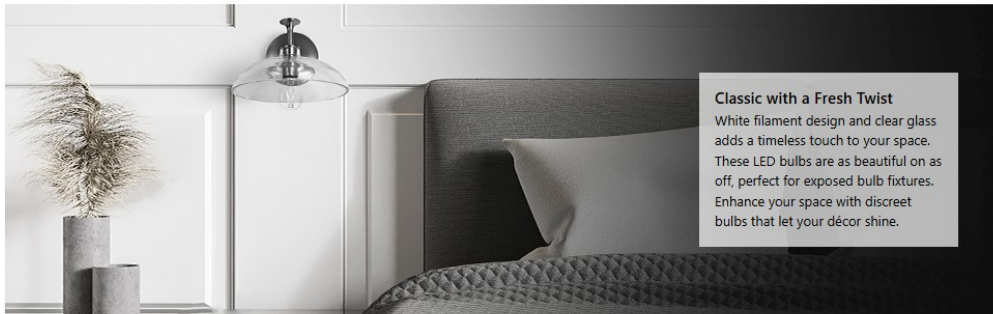

Type a question

[Get an Answer](#)

AI-generated from the text of manufacturer documentation. To verify or get additional information, please contact The Home Depot customer service.

**Product Details**

**Classic with a Fresh Twist**  
White filament design and clear glass adds a timeless touch to your space. These LED bulbs are as beautiful on as off, perfect for exposed bulb fixtures. Enhance your space with discreet bulbs that let your décor shine.