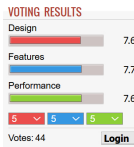

- ALL BRANDS
- RUMOR MILL
- PHONE FINDER

Like 184

NETWORK	Technology	GSM / HSPA / LTE
LAUNCH	Announced	2015, March
	Status	Coming soon. Exp. release 2015, April
BODY	Dimensions	141.3 x 72.2 x 8.8 mm (5.56 x 2.84 x 0.35 in)
	Weight	145 g (5.11 oz)
	SIM	Micro-SIM
DISPLAY	Type	IPS LCD capacitive touchscreen, 16M colors
	Size	5.0 inches (~67.6% screen-to-body ratio)
	Resolution	720 x 1280 pixels (~294 ppi pixel density)
	Multitouch	Yes
	Protection	Corning Gorilla Glass 3 - ClearBlack display
PLATFORM	OS	Microsoft Windows Phone 8.1 with Lumia Denim
	Chipset	Qualcomm Snapdragon 400
	CPU	Quad-core 1.2 GHz Cortex-A7
	GPU	Adreno 305
MEMORY	Card slot	microSD, up to 128 GB
	Internal	8 GB, 1 GB RAM
CAMERA	Primary	8 MP, 3264 x 2448 pixels, autofocus, LED flash
	Features	1/4" sensor size
	Video	1080p@30fps
	Secondary	1 MP, 720p
SOUND	Alert types	Vibration, MP3, WAV ringtones
	Loudspeaker	Yes
	3.5mm jack	Yes
COMMS	WLAN	Wi-Fi 802.11 b/g/n, DLNA, hotspot
	Bluetooth	v4.0, A2DP
	GPS	Yes, with A-GPS, GLONASS, Beidou
	NFC	Yes
	Radio	FM radio
	USB	microUSB v2.0
FEATURES	Sensors	Accelerometer, proximity, compass
	Messaging	SMS (threaded view), MMS, Email, Push Email, IM
	Browser	HTML5
	Java	No
		- Active noise cancellation with dedicated mic - MP3/WAV/eAAC+/WMA player - MP4/H.264/MVW player - OneDrive (30 GB cloud storage) - Document viewer - Photo/video editor
BATTERY	Li-Ion 2500 mAh battery	
	Stand-by	Up to 864 h (2G) / Up to 864 h (3G)
	Talk time	Up to 26 h 30 min (2G) / Up to 17 h 30 min (3G)
MISC	Colors	Glossy cyan, Orange, White, Matte black
	Price group	5 4 3 2 1

MICROSOFT LUMIA 640 LTE - USER OPINIONS AND REVIEWS

- shadman
  Ok, I don't understand it. Why'd the performance rating drop to 7.5? I'm using a Lumia 630 dual sim, it has a snapdragon 400 and 512mb ram. And, I never faced any problem with it. So, the Lumia 640 has 1GB ram. I hope, that it won't have any problems...
  2015-03-04 08:11 XjFd U Reply
- Anonymous
  As before news reported it's equipped by TV Tuner
  2015-03-04 08:07 gyHm U Reply
- chandu
  it cant beat nokia l730's camera :p sure
  2015-03-04 05:54 Pxnk C Reply

Read all opinions | Post your opinion | Total user opinions: 53